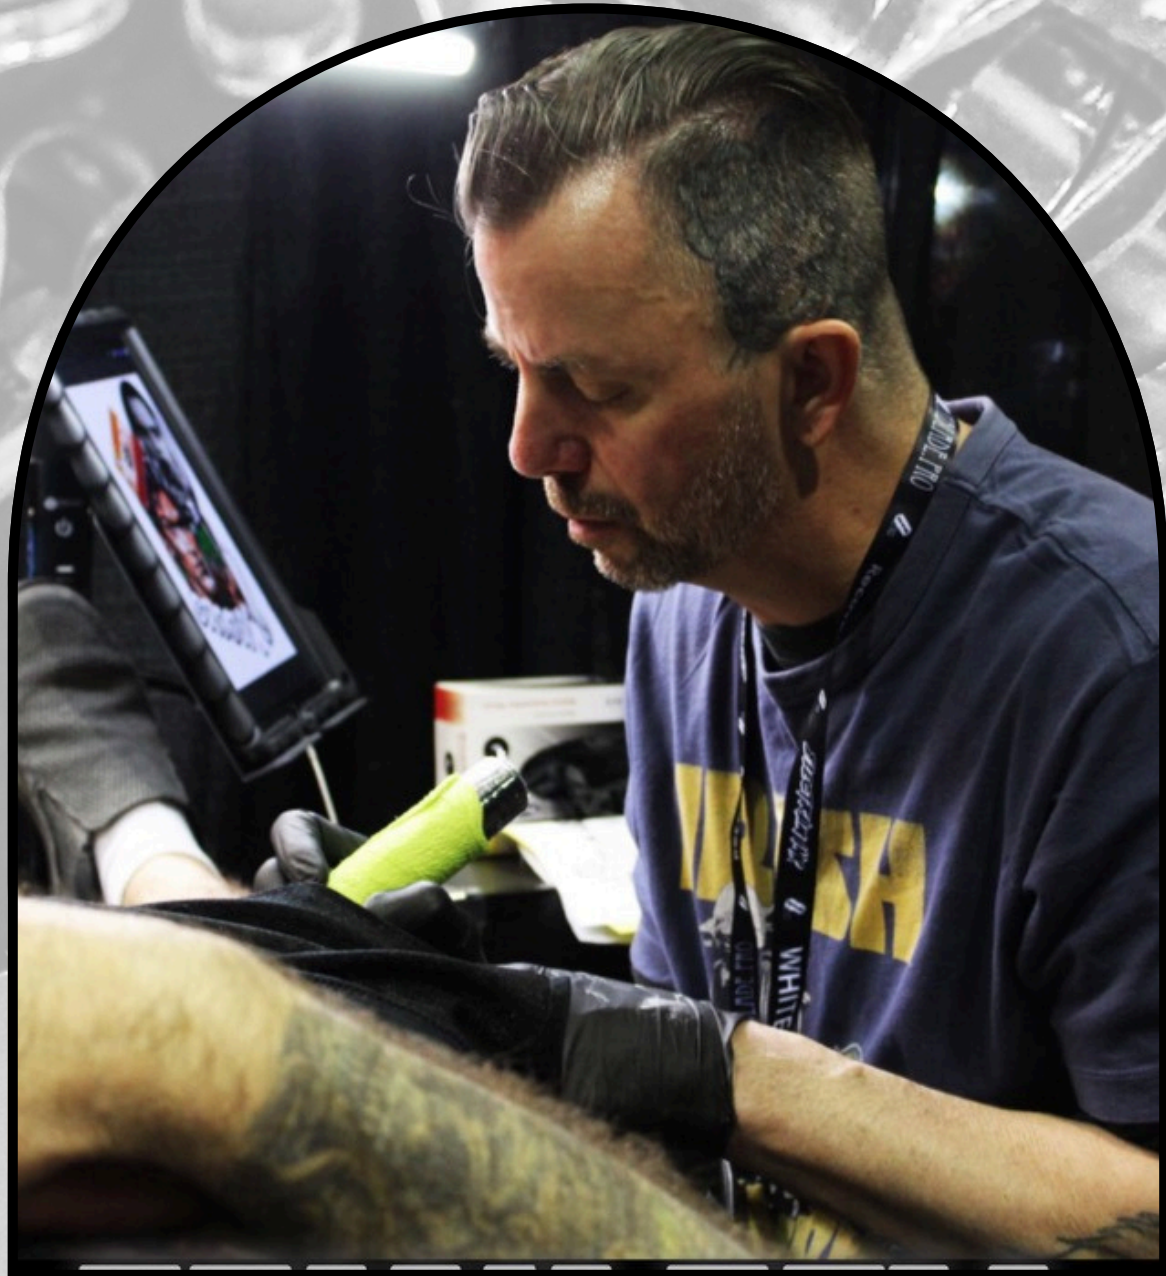

MEET OUR ARTISTS

VICTOR PEREZ

For as long as he can remember, he has had a talent for drawing, sketching, creating sculptures, tattooing and painting beautiful pieces of artwork. He received his bachelor's degree in Fine Arts and continued to pursue his tattooing career. He opened up his first tattoo shop in 2015 in Oak Park, IL. He specializes in realism, dark art, horror, black and grey tattoos and portraits. He enjoys working with all his clients and hearing their ideas. He takes pride in each piece and will take the time with all clients to make sure their vision is brought to life!

[@victor_elias_perez84](https://www.instagram.com/victor_elias_perez84)

MEET OUR ARTISTS

AURELIO MARTINEZ

Meet Aurelio Martinez, a tattoo artist who approaches each tattoo session as a collaborative journey. Listening to clients every idea to put together a design special for them. Whether it's a sweet monochrome tattoo, dynamic anime character, or surreal creation. Aurelio attacks every tattoo with creativity and precision with a keen eye for detail. More than anything, Aurelio understands that a tattoo isn't just ink on the skin; it's a lifelong statement of identity and expression. But can never pass up a silly tattoo.

[@aurelio.tattoos](https://www.instagram.com/aurelio.tattoos)

MEET OUR ARTISTS

BRIAN DELL

Brian Dell Is an award winning artist at the Pomona tattoo convention for best unusual tattoo . He started his career in 2005 at Life Sentence Tattoo and Dedicated Tattoo in Southern California.

He specializes in Biomech, Darkart , Cover-ups , Realism , American Traditional and more . Now days he enjoys tattooing with Color or Black and Grey from flowers to horror portraits . He is always happy to give advice for a great tattoo , as well happy to provide good service that's worth coming back for . Check out his portfolio on instagram for more!